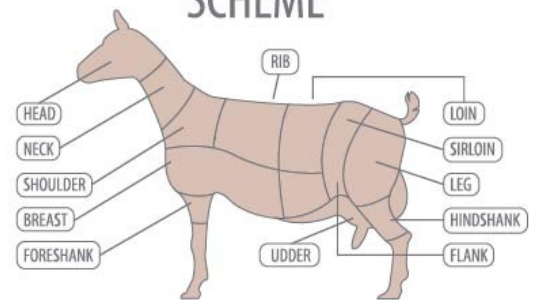

GOAT

INFOGRAPHIC

GOAT BREEDING IS GENERALLY FOCUSES ON IMPROVING OF

- FIBER
- MEAT
- DAIRY PRODUCTS

IS KNOWN AS **LESS LACTOSE**

GOAT MILK

THAN OTHER TYPES OF MILK. IT IS EASIER TO DIGEST FOR PEOPLE WHO SUFFER FROM LACTOSE INTOLERANCE. THE DEMAND FOR GOAT MILK IS HIGHER THAN EVER

3500 kg

RECORD YIELD OF GOAT MILK PER YEAR AUSTRALIAN GOAT SAANEN BREED

GOAT CUTS

SCHEME

[Click Here](#) to Access the "Goats Worksheet"

Complete the **Worksheet and Quiz** to Receive Your **WWOOF IE Certificate of Learning**.